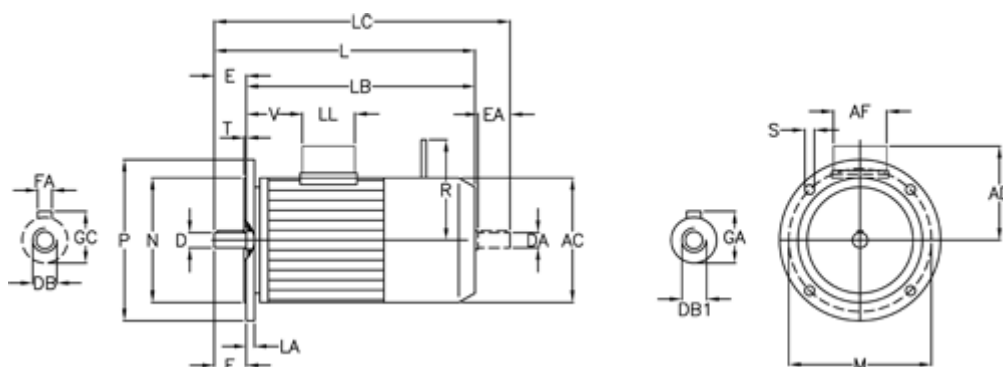

Data Sheet

Article number: 25100015041404102600

Description: Bonfiglioli brake motor BX90LA-4-FA05 1.5KW
1400 rpm 3x230/400v 50HZ IP55 IE3 AC brake B5 stainless steel

Measures

A/F = 98	EA = 24	LC = 461	V = 95
AC = 176	F = 8	LL = 98	
AD = 133	FA = 8	M = 165	
D = 24	GA = 27.0	N = 130	
DA = M8	GC = 27.0	P = 200	
DB = M8	L = 409	R = 160	
DB1 = M8	LA = 11.5	S = 11.5	
E = 50	LB = 359	T = 3.5	